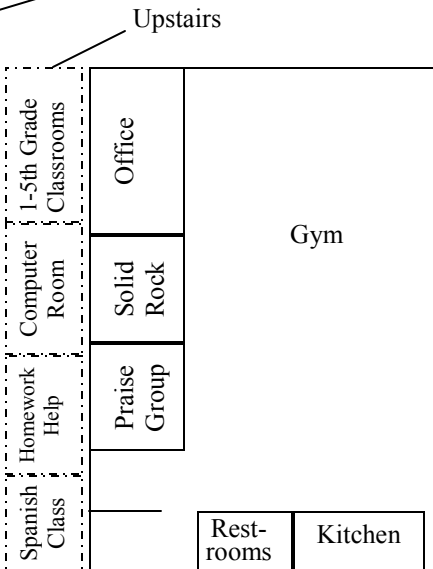

**SANCTUARY BUILDING**

**CHAPEL BUILDING**

**FAMILY LIFE CENTER**

## LILBURN CHRISTIAN CHURCH CAMPUS MAP

<u>Youth Classes:</u>		<u>Adult Classes:</u>	
Nursery -	KUC Wing	Abound -	Sanctuary Upstairs
Preschool -	KUC Wing	Welcome! -	Chapel
1st-5th Grade -	FLC Upstairs	Upper Room -	Sanctuary Upstairs
Middle School -	Chapel Downstairs	Ladies Class -	Sanctuary
High School -	Chapel Downstairs	Spanish Class -	FLC Upstairs
College Class -	Chapel Downstairs	Solid Rock -	FLC
		Praise Group -	FLC
		Open Circle -	Sanctuary