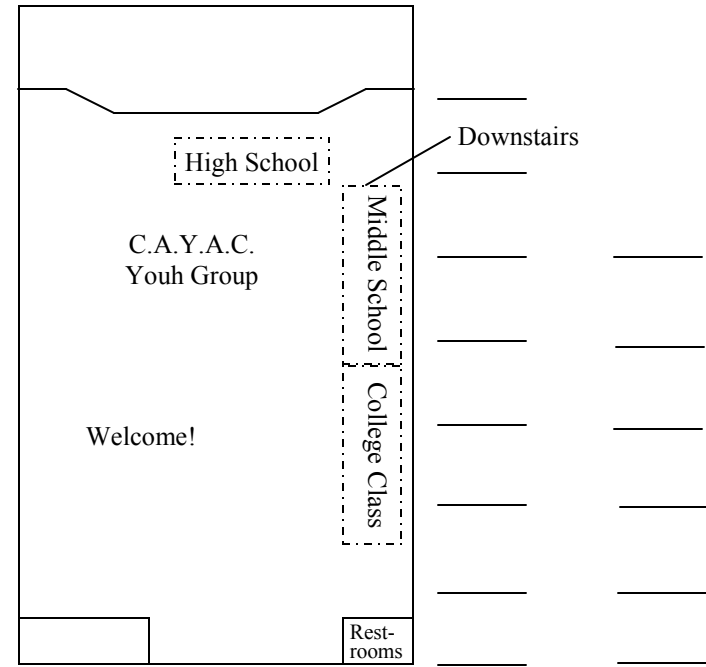

**SANCTUARY BUILDING**

**CHAPEL BUILDING**

**FAMILY LIFE CENTER**

## LILBURN CHRISTIAN CHURCH CAMPUS MAP

<u>Youth Classes:</u>		<u>Adult Classes:</u>	
Nursery -	KUC Wing	Abound -	Sanctuary Upstairs
Preschool -	KUC Wing	Welcome! -	Chapel
1st-5th Grade -	FLC Upstairs	Upper Room -	Sanctuary Upstairs
Middle School -	Chapel Downstairs	Ladies Class -	Sanctuary
High School -	Chapel Downstairs	Spanish Class -	FLC Upstairs
College Class -	Chapel Downstairs	Solid Rock -	FLC
		Praise Group -	FLC
		Open Circle -	Sanctuary